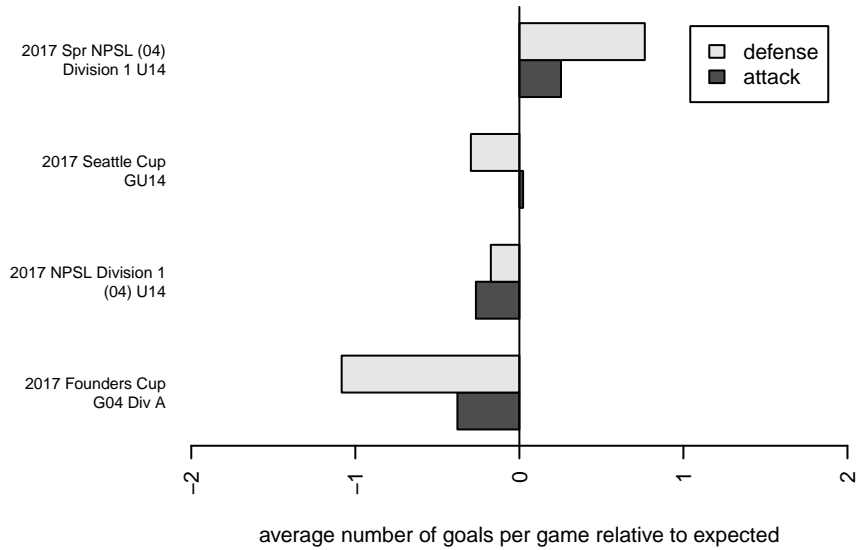

Seattle United Shoreline Blue G04

Seattle United Regional
 Seattle, WA
 G04 total strength=1179
 attack=4.74 defense=2.91
 fall league = NPSL Div 1 (04) U14
 spr league = Spr NPSL (04) Div 1 U14

alt names used:
 Seattle United G04 Shoreline Blue
 Seattle United SH G04 Blue
 SEATTLE UNITED SHORELINE G04 BLUE
 Seattle United SH G04 Blue
 Seattle United SH G04 Blue

Venues played:
 2017 Seattle Cup GU14
 2017 Summer Slam Division 1 Gold
 2017 NPSL Division 1 (04) U14
 2017 Founders Cup G04 Div A
 2017 Spr NPSL (04) Division 1 U14

Seattle United Shoreline Blue G04
 Dots are actual minus expected GF (blue circles) and GA (red triangles).
 Blue line is smoothed change in attack strength. Red is smoothed change in defense strength.

**attack and defense variance (black dot)
relative to other teams
and top 10 in region**

**attack and defense rating
relative to others at age
and all opponents in last 13 months**

Performance relative to 13 month average