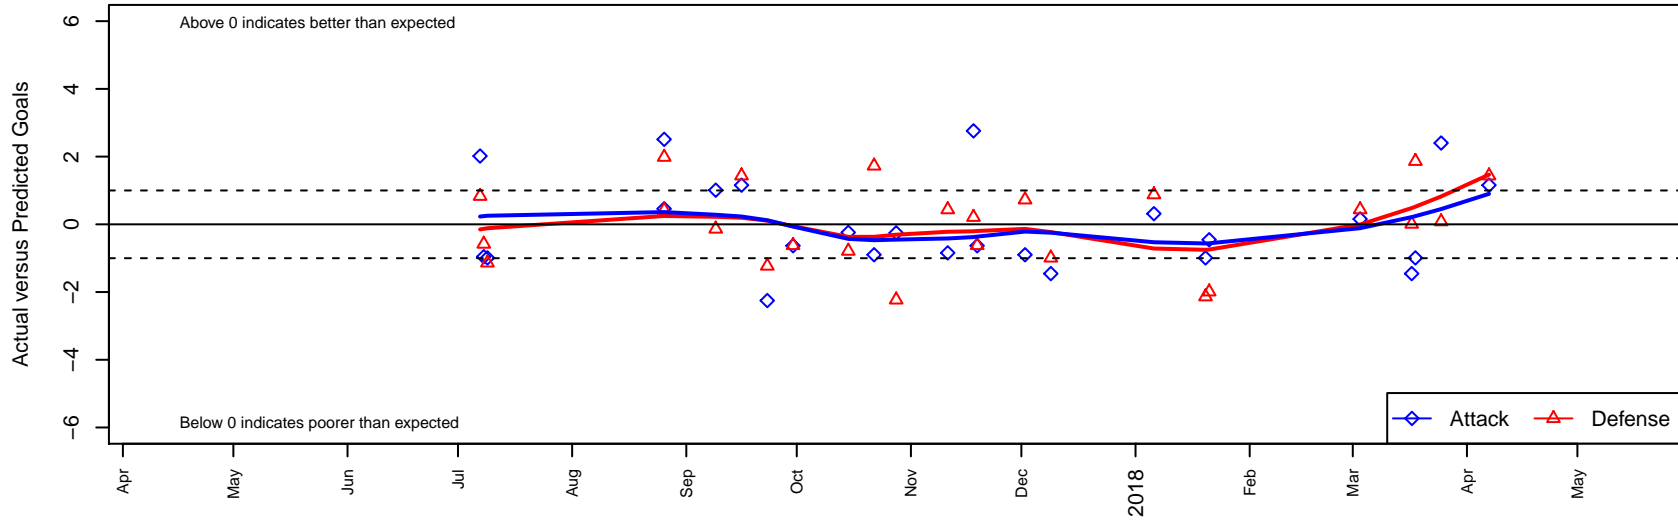

Seattle United Shoreline Blue G04

Seattle United Regional
 Seattle, WA
 G04 total strength=1179
 attack=4.74 defense=2.91
 fall league = NPSL Div 1 (04) U14
 spr league = Spr NPSL (04) Div 1 U14

alt names used:
 Seattle United G04 Shoreline Blue
 Seattle United SH G04 Blue
 SEATTLE UNITED SHORELINE G04 BLUE
 Seattle United SH G04 Blue
 Seattle United SH G04 Blue

Venues played:
 2017 Seattle Cup GU14
 2017 Summer Slam Division 1 Gold
 2017 NPSL Division 1 (04) U14
 2017 Founders Cup G04 Div A
 2017 Spr NPSL (04) Division 1 U14

Seattle United Shoreline Blue G04
 Dots are actual minus expected GF (blue circles) and GA (red triangles).
 Blue line is smoothed change in attack strength. Red is smoothed change in defense strength.

**attack and defense variance (black dot)
relative to other teams
and top 10 in region**

**attack and defense rating
relative to others at age
and all opponents in last 13 months**

Performance relative to 13 month average