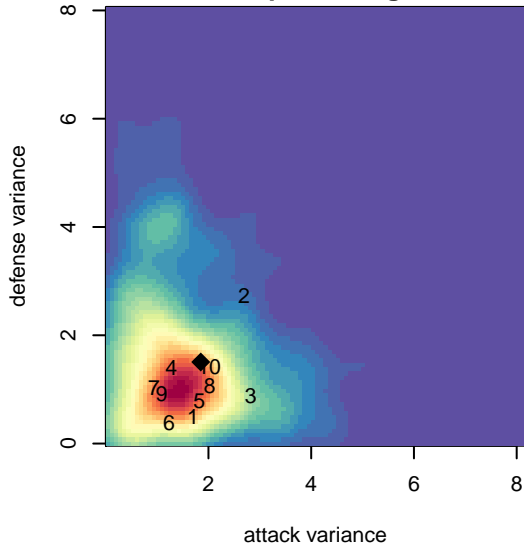

Seattle United Shoreline Blue G04

Seattle United Regional
 Seattle, WA
 G04 total strength=1179
 attack=4.74 defense=2.91
 fall league = NPSL Div 1 (04) U14
 spr league = Spr NPSL (04) Div 1 U14

alt names used:
 Seattle United G04 Shoreline Blue
 Seattle United SH G04 Blue
 SEATTLE UNITED SHORELINE G04 BLUE
 Seattle United SH G04 Blue
 Seattle United SH G04 Blue

Venues played:
 2017 Seattle Cup GU14
 2017 Summer Slam Division 1 Gold
 2017 NPSL Division 1 (04) U14
 2017 Founders Cup G04 Div A
 2017 Spr NPSL (04) Division 1 U14

Seattle United Shoreline Blue G04
 Dots are actual minus expected GF (blue circles) and GA (red triangles).
 Blue line is smoothed change in attack strength. Red is smoothed change in defense strength.

**attack and defense variance (black dot)
relative to other teams
and top 10 in region**

**attack and defense rating
relative to others at age
and all opponents in last 13 months**

Performance relative to 13 month average