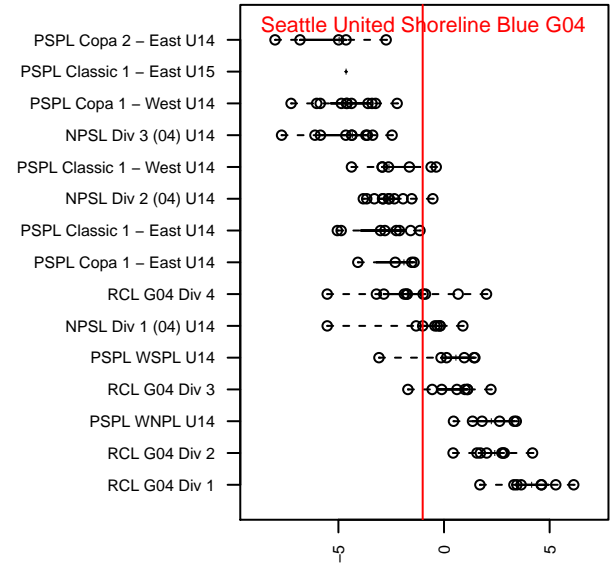

Seattle United Shoreline Blue G04

Seattle United Regional
 Seattle, WA
 G04 total strength=1179
 attack=4.74 defense=2.91
 fall league = NPSL Div 1 (04) U14
 spr league = Spr NPSL (04) Div 1 U14

alt names used:
 Seattle United G04 Shoreline Blue
 Seattle United SH G04 Blue
 SEATTLE UNITED SHORELINE G04 BLUE
 Seattle United SH G04 Blue
 Seattle United SH G04 Blue

Venues played:
 2017 Seattle Cup GU14
 2017 Summer Slam Division 1 Gold
 2017 NPSL Division 1 (04) U14
 2017 Founders Cup G04 Div A
 2017 Spr NPSL (04) Division 1 U14

Seattle United Shoreline Blue G04
 Dots are actual minus expected GF (blue circles) and GA (red triangles).
 Blue line is smoothed change in attack strength. Red is smoothed change in defense strength.

**attack and defense variance (black dot)
relative to other teams
and top 10 in region**

**attack and defense rating
relative to others at age
and all opponents in last 13 months**

Performance relative to 13 month average