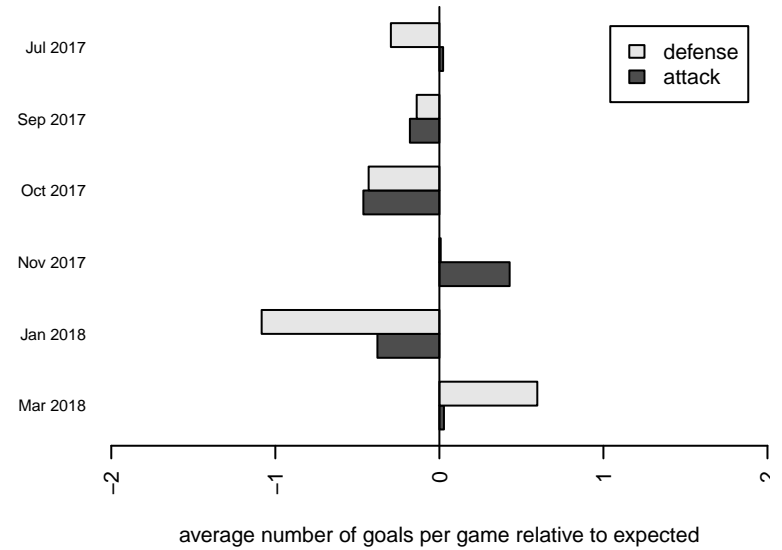

Performance relative to 13 month average