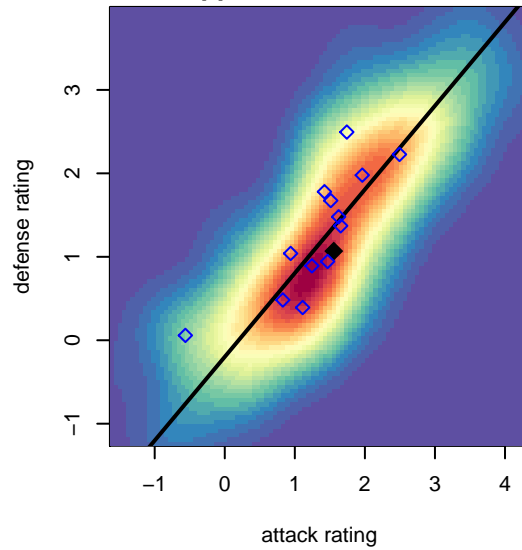

Seattle United Shoreline Blue G04

Seattle United Regional
 Seattle, WA
 G04 total strength=1179
 attack=4.74 defense=2.91
 fall league = NPSL Div 1 (04) U14
 spr league = Spr NPSL (04) Div 1 U14

alt names used:
 Seattle United G04 Shoreline Blue
 Seattle United SH G04 Blue
 SEATTLE UNITED SHORELINE G04 BLUE
 Seattle United SH G04 Blue
 Seattle United SH G04 Blue

Venues played:
 2017 Seattle Cup GU14
 2017 Summer Slam Division 1 Gold
 2017 NPSL Division 1 (04) U14
 2017 Founders Cup G04 Div A
 2017 Spr NPSL (04) Division 1 U14

Seattle United Shoreline Blue G04
 Dots are actual minus expected GF (blue circles) and GA (red triangles).
 Blue line is smoothed change in attack strength. Red is smoothed change in defense strength.

**attack and defense variance (black dot)
relative to other teams
and top 10 in region**

**attack and defense rating
relative to others at age
and all opponents in last 13 months**

Performance relative to 13 month average